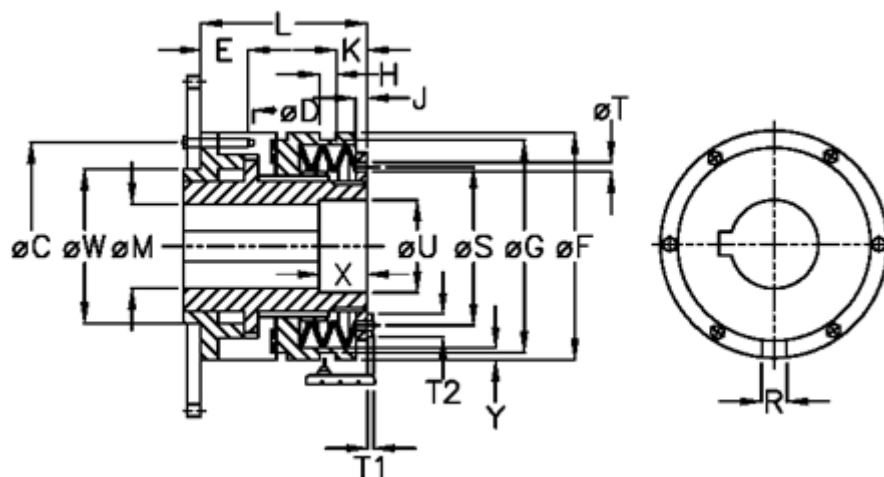

Article number: 46935521

Description: Torque limiter Synchron B 55 S

Measures

C	= 125	J	= 11.0	T1	= 6.0
D	= 6xM10	K	= 27.0	T2	= 13
Disc spring mounting	= 6x1S	L	= 125.0	U	= 56
Disc spring version	= S - light	M max	= 55	V	= 16
E	= 15.0	M min	= 24	W	= 100
F	= 146	R	= 12	X	= 30
G	= 140.0	S	= 104	Y	= 2
H	= 9	T	= 7	Z	= 0.0